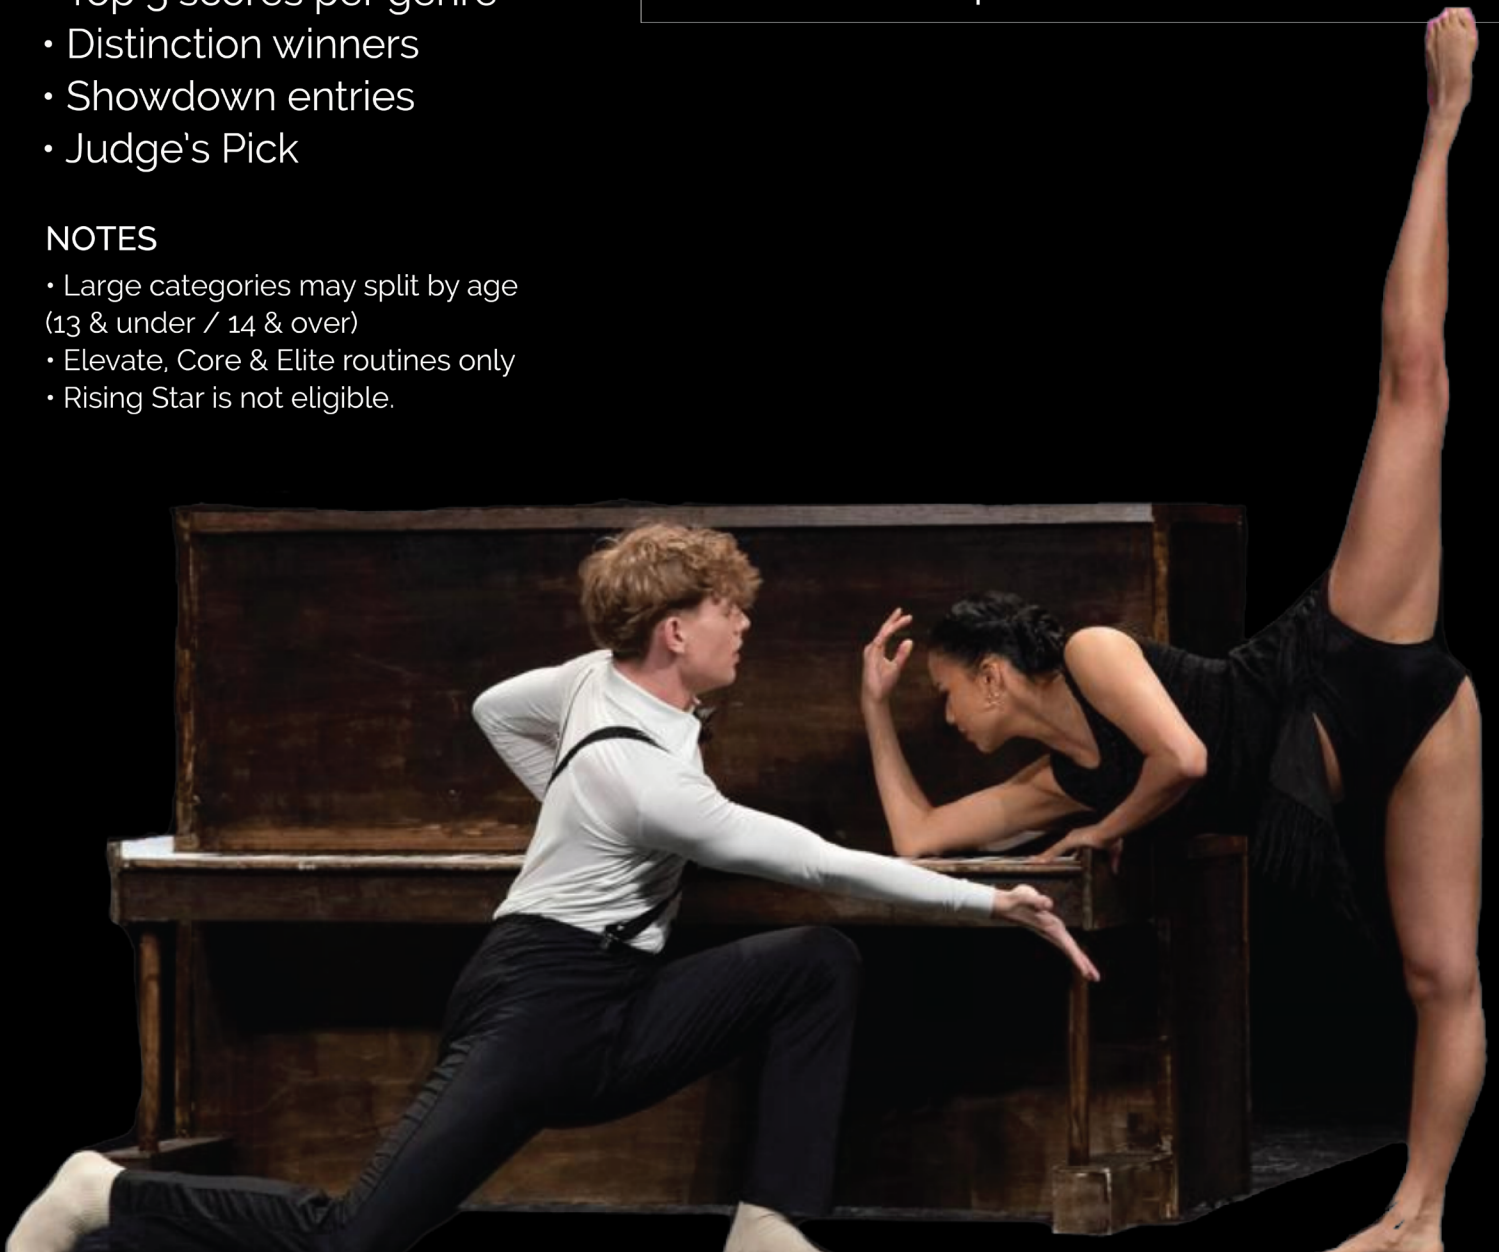

THE FINAL ONE

MAY 28 - May 31 2026
RIVER ROCK CASINO RESORT

HOW TO QUALIFY:

- Qualifying entries are announced at regional events
- Studios receive an email invitation at the end of each event

SOLOS, DUOS & TRIOS

- Top 5 scores per age group
- Distinction winners
- Soloists may compete any (1) solo of choice

GROUPS

- Top 5 scores per genre
- Distinction winners
- Showdown entries
- Judge's Pick

NOTES

- Large categories may split by age (13 & under / 14 & over)
- Elevate, Core & Elite routines only
- Rising Star is not eligible.

**OVER $10,000
IN CASH PRIZES**

Registration is now open through Dance Comp Genie
or email info@theonedanceexperience.com

Space is limited